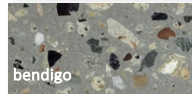

concrete 
collaborative

ventura

sustainable concrete terrazzo overlay

Completely bespoke Ventura real concrete overlay system is available in all colours, three concrete forms, multiple aggregates and can be ground (outdoor), honed (indoor) or polished.

beautiful | durable | bespoke

collection

sparse terrazzo

classic terrazzo

fine terrazzo

colours of Australia (more available)

collaborate:

[w www.concrete-collaborative.com.au](http://www.concrete-collaborative.com.au)